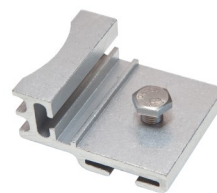

## STREET NAME BRACKET DESIGN

**SNB WITH ARB OPTION**

**FXARB-060  
Bracket for Poles**  
50mm, 60mm &  
76mm, 89mm,  
102mm & 114mm

**FXAUO  
Uni Bracket**  
Single or Double  
Offset  
60mm & 76mm

**FX LRH  
Bracket for Post**  
50x50mm, 100x50mm  
95x95mm, 125x75mm  
75x75mm, 150x100mm

**TSNZ SNB COMBINATION**

**FXTSNZ-SNB-BKT  
For use with ARB**  
60mm & 76mm  
Offset option available

**FXTSNZ-SNB-BKT-AUO  
For use with AUO Bracket**

**FXTSNZ-SNB-BKT-T100  
Timber Post Bracket**  
for bolting to timber post

**SNB STRAPPING OPTION**

**FXTSNZ-SNB-BKT-STD**  
For strapping & bolting to  
timber post - Offset option

**FXOSB-MNZ-01  
Mid Mount Bracket**  
For use with AUO 60mm &  
76mm or strapping

### Strapping

- ◆ Red 19mm,
- ◆ Green 16mm
- ◆ Blue 13mm

**FXIPADAPTOR**—  
Insert plate adaptor  
(INSPSTUD125)  
- Insert plate c/w  
M8x125 Rod, Nut,  
washer

**Buckles for  
Strapping -**  
19mm, 16mm  
& 13mm