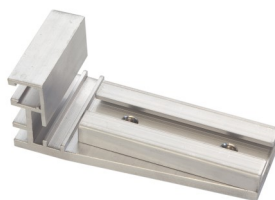

## STREET NAME BRACKET DESIGN

**SNB WITH ARB OPTION**

**FXARB-060  
Bracket for Poles**  
50mm, 60mm &  
76mm, 89mm,  
102mm & 114mm

**FXAUO  
Uni Bracket**  
Single or Double  
Offset  
60mm & 76mm

**FX LRH  
Bracket for Post**  
50x50mm, 100x50mm  
95x95mm, 125x75mm  
75x75mm, 150x100mm

**TSNZ SNB COMBINATION**

**FXTSNZ-SNB-BKT  
For use with ARB**  
60mm & 76mm  
Offset option available

**FXTSNZ-SNB-BKT-AUO  
For use with AUO Bracket**

**FXTSNZ-SNB-BKT-T100  
Timber Post Bracket**  
for bolting to timber post

**SNB STRAPPING OPTION**

**FXTSNZ-SNB-BKT-STD**  
For strapping & bolting to  
timber post - Offset option

**FXOSB-MNZ-01  
Mid Mount Bracket**  
For use with AUO 60mm &  
76mm or strapping

### Strapping

- ◆ Red 19mm,
- ◆ Green 16mm
- ◆ Blue 13mm

**FXIPADAPTOR**—  
Insert plate adaptor  
(INSPSTUD125)  
- Insert plate c/w  
M8x125 Rod, Nut,  
washer

**Buckles for  
Strapping -**  
19mm, 16mm  
& 13mm