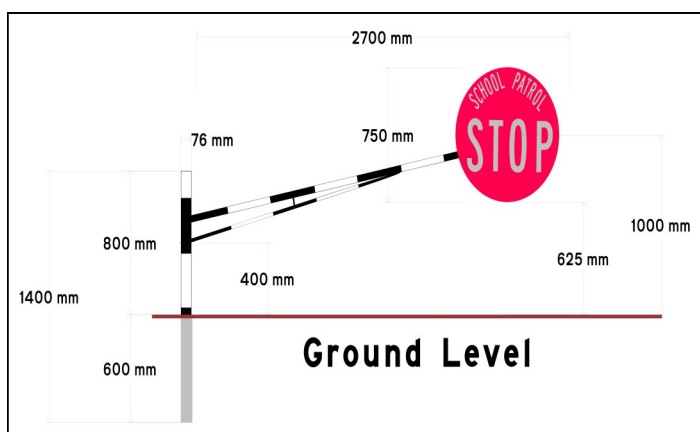

EZI-GUIDE SCHOOL PATROL CROSSING SYSTEM

FEATURES INCLUDE:

- ◆ 2 piece system for easy installation
- ◆ Ground socket frangible system compliant with RSMA P24. Pole can also be used in conjunction with surface mount socket
- ◆ Specially designed heavy duty hinge pin and patented guide will allow a 90° swing radius
- ◆ Ezi-Guide system prevents sagging and bouncing whilst in use
- ◆ Easy and safe for children to use
- ◆ Easy and lightweight for children to carry as arm and sign weigh only 3.5kg