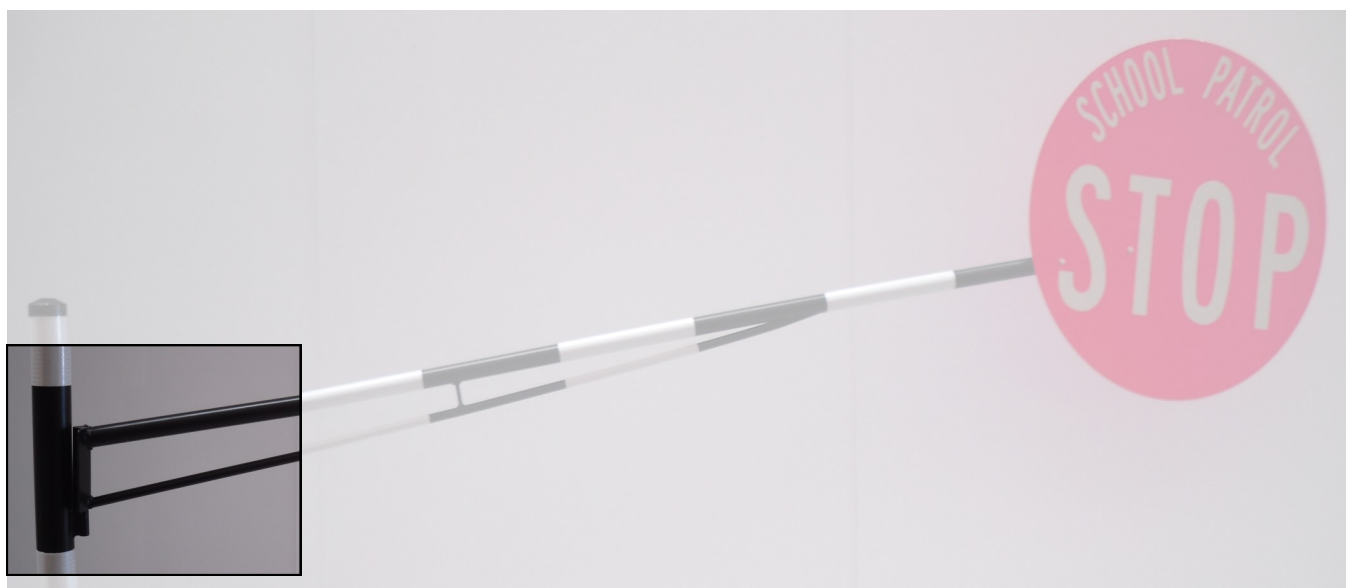

EZI-GUIDE SCHOOL PATROL CROSSING SYSTEM

FEATURES INCLUDE:

- ◆ 2 piece system for easy installation
- ◆ Ground socket frangible system compliant with RSMA P24. Pole can also be used in conjunction with surface mount socket
- ◆ Specially designed heavy duty hinge pin and patented guide will allow a 90° swing radius
- ◆ Ezi-Guide system prevents sagging and bouncing whilst in use
- ◆ Easy and safe for children to use
- ◆ Easy and lightweight for children to carry as arm and sign weigh only 3.5kg